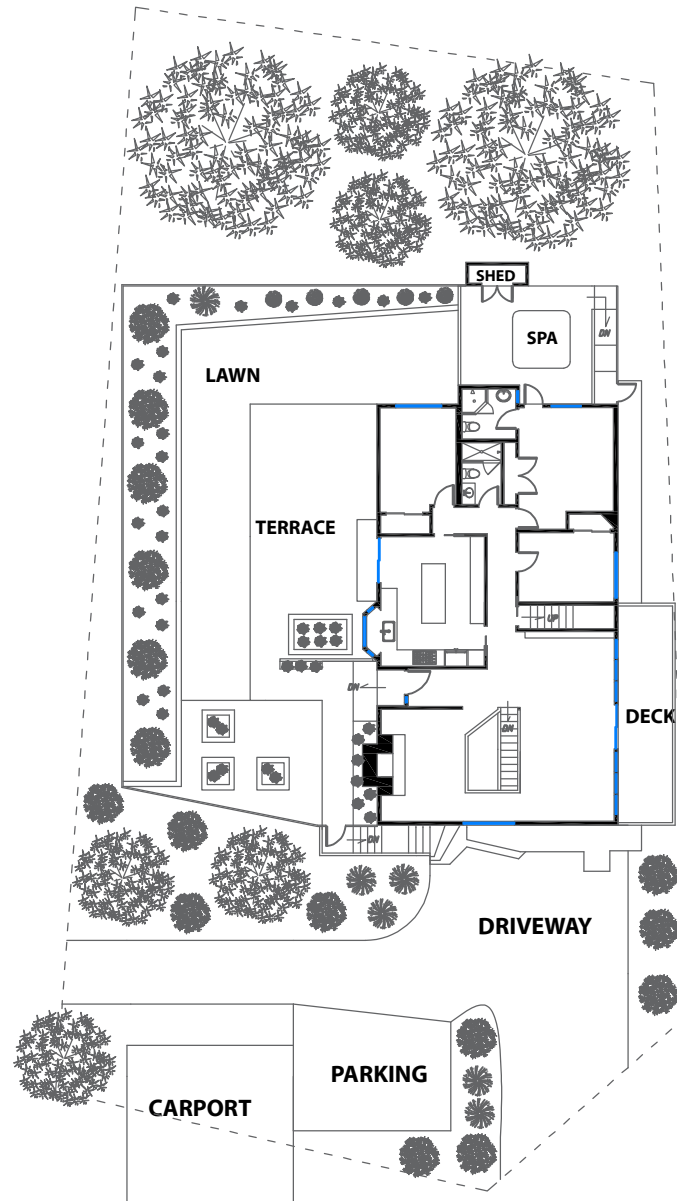

161 Homestead Boulevard

MILL VALLEY, CALIFORNIA

DISCLAIMER: RENDERING BY OPEN HOMES PHOTOGRAPHY. ALL MEASUREMENTS ARE APPROXIMATE AND MAY NOT BE EXACT. DO NOT RELY ON THE ACCURACY OF THIS FLOOR PLAN WHEN DETERMINING THE PRICE OF A PROPERTY OR MAKING DECISIONS REGARDING BUYING OR SELLING OF PROPERTIES WITHOUT INDEPENDENT VERIFICATION.

161 Homestead Boulevard

MILL VALLEY, CALIFORNIA

PROPERTY SQF INFORMATION

LOT SIZE
Square Footage: 10 410 Sq Ft*