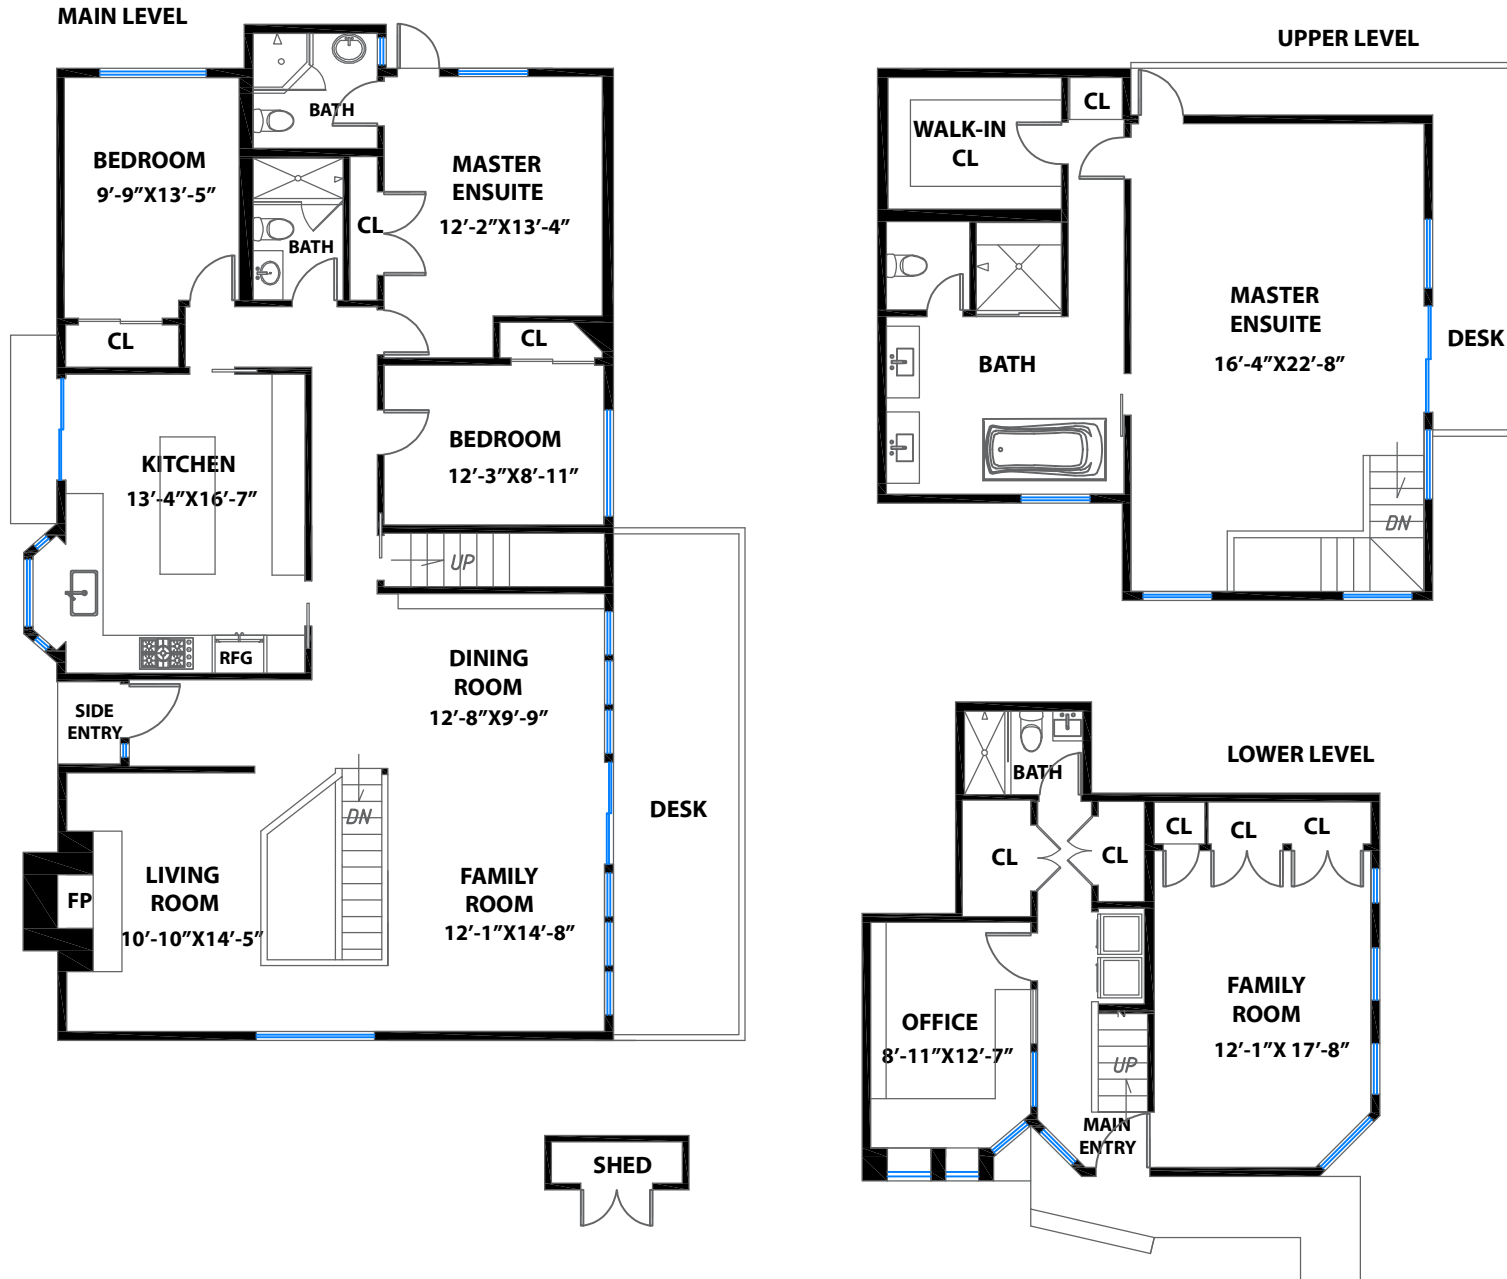

161 Homestead Boulevard

MILL VALLEY, CALIFORNIA

DISCLAIMER: RENDERING BY OPEN HOMES PHOTOGRAPHY. ALL MEASUREMENTS ARE APPROXIMATE AND MAY NOT BE EXACT. DO NOT RELY ON THE ACCURACY OF THIS FLOOR PLAN WHEN DETERMINING THE PRICE OF A PROPERTY OR MAKING DECISIONS REGARDING BUYING OR SELLING OF PROPERTIES WITHOUT INDEPENDENT VERIFICATION.

161 Homestead Boulevard

MILL VALLEY, CALIFORNIA

PROPERTY SQF INFORMATION

LOT SIZE
Square Footage: 10 410 Sq Ft*